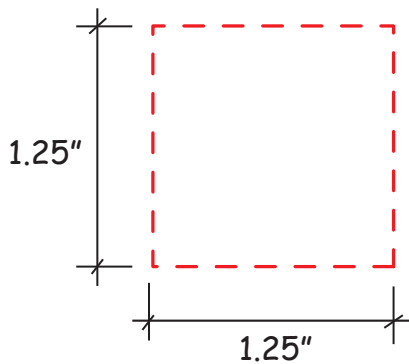

# Happy Face Emoji #26635

*Artwork shown at scale*

2.75" round

Full color printing available  
imprint size: 1" x 1"

Artwork is always printed at maximum size unless otherwise requested. Due to the nature and orientation of some logos, the actual imprint area may vary from what is seen here and in our catalog. Some color variation in products is natural and should be expected.