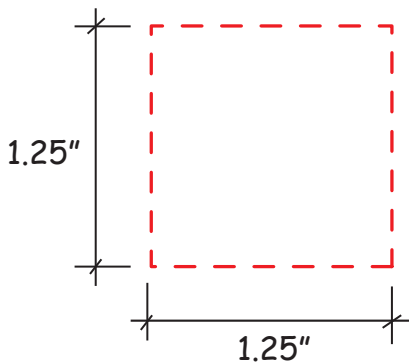

LOL Emoji #26636

Artwork shown at scale

2.75" round

Full color printing available
imprint size: 1" x 1"

Artwork is always printed at maximum size unless otherwise requested. Due to the nature and orientation of some logos, the actual imprint area may vary from what is seen here and in our catalog. Some color variation in products is natural and should be expected.