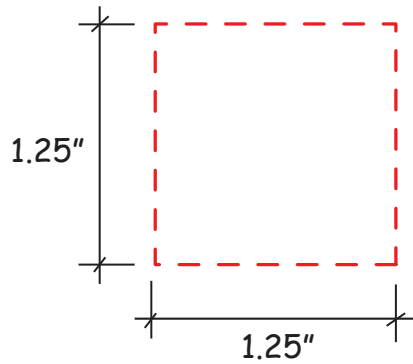

Mr Cool Emoji #26637

Artwork shown at scale

2.75" round

Full color printing available
imprint size: 1" x 1"

Artwork is always printed at maximum size unless otherwise requested. Due to the nature and orientation of some logos, the actual imprint area may vary from what is seen here and in our catalog. Some color variation in products is natural and should be expected.