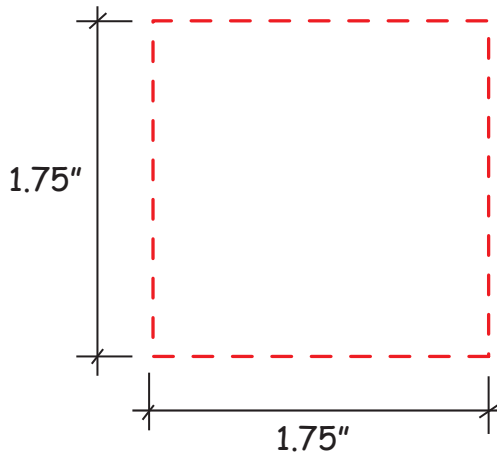

# DIY Emoji #26638

*Artwork shown at scale*

2.75" round

Location 1

Location 2

Full color printing available  
imprint size: 1" x 1"

Artwork is always printed at maximum size unless otherwise requested. Due to the nature and orientation of some logos, the actual imprint area may vary from what is seen here and in our catalog. Some color variation in products is natural and should be expected.