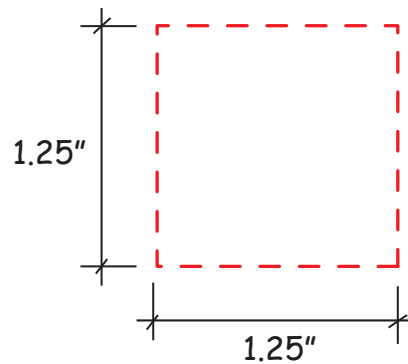

# DIY Emoji #26638

*Artwork shown at scale*

2.75" round

Location 1

Location 2

Full color printing available  
imprint size: 1" x 1"

Artwork is always printed at maximum size unless otherwise requested. Due to the nature and orientation of some logos, the actual imprint area may vary from what is seen here and in our catalog. Some color variation in products is natural and should be expected.