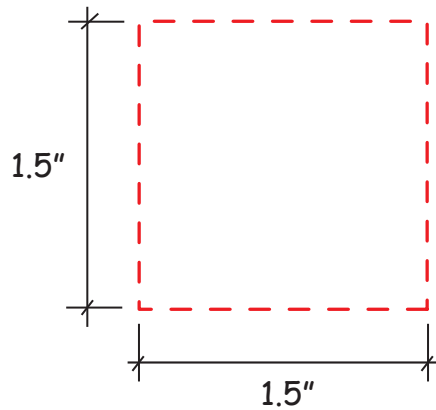

# Jerry Can Item #2664032

*Artwork shown at scale*

2.25" wide

Artwork is always printed at maximum size unless otherwise requested. Due to the nature and orientation of some logos, the actual imprint area may vary from what is seen here and in our catalog. Some color variation in products is natural and should be expected.

# Jerry Can Item #2664033

*Artwork shown at scale*

2.25" wide

Artwork is always printed at maximum size unless otherwise requested. Due to the nature and orientation of some logos, the actual imprint area may vary from what is seen here and in our catalog. Some color variation in products is natural and should be expected.