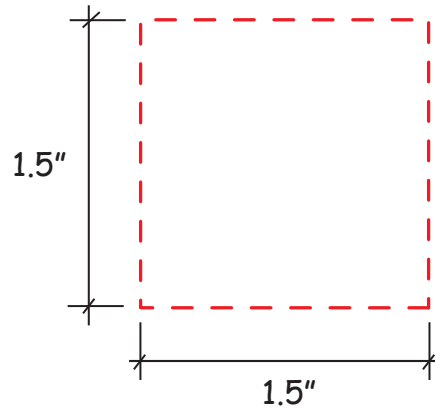

# Jerry Can Item #2664032

*Artwork shown at scale*

2.25" wide

Artwork is always printed at maximum size unless otherwise requested. Due to the nature and orientation of some logos, the actual imprint area may vary from what is seen here and in our catalog. Some color variation in products is natural and should be expected.

# Jerry Can Item #2664033

*Artwork shown at scale*

2.25" wide

Artwork is always printed at maximum size unless otherwise requested. Due to the nature and orientation of some logos, the actual imprint area may vary from what is seen here and in our catalog. Some color variation in products is natural and should be expected.