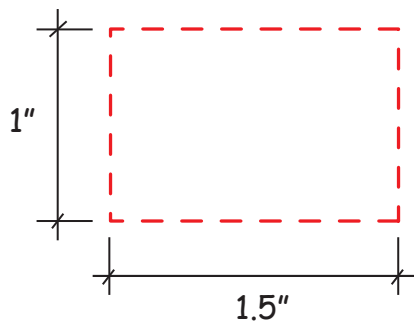

# Chill Word Ball Item #26642

*Artwork shown at scale*

Full color printing available  
imprint size: 1" x 1"

Artwork is always printed at maximum size unless otherwise requested. Due to the nature and orientation of some logos, the actual imprint area may vary from what is seen here and in our catalog. Some color variation in products is natural and should be expected.