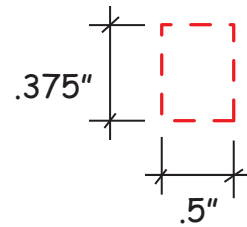

Spark Plug #26651

Artwork shown at scale

4" x 1.5"

Artwork is always printed at maximum size unless otherwise requested. Due to the nature and orientation of some logos, the actual imprint area may vary from what is seen here and in our catalog. Some color variation in products is natural and should be expected.