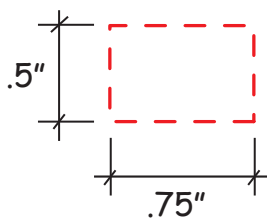

Sitting Polar Bear Item #26658

Artwork shown at scale

Location 1

3.75" tall

Location 2

Artwork is always printed at maximum size unless otherwise requested. Due to the nature and orientation of some logos, the actual imprint area may vary from what is seen here and in our catalog. Some color variation in products is natural and should be expected.