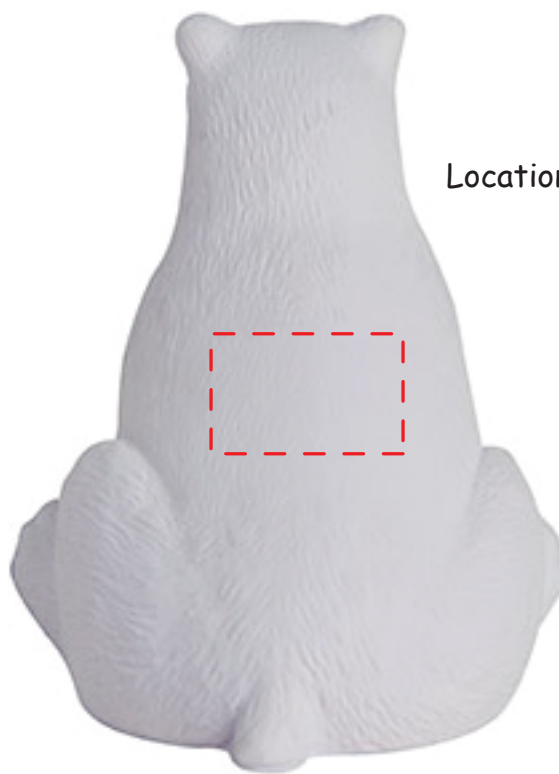

Sitting Polar Bear Item #26658

Artwork shown at scale

Location 1

3.75" tall

Location 2

Artwork is always printed at maximum size unless otherwise requested. Due to the nature and orientation of some logos, the actual imprint area may vary from what is seen here and in our catalog. Some color variation in products is natural and should be expected.