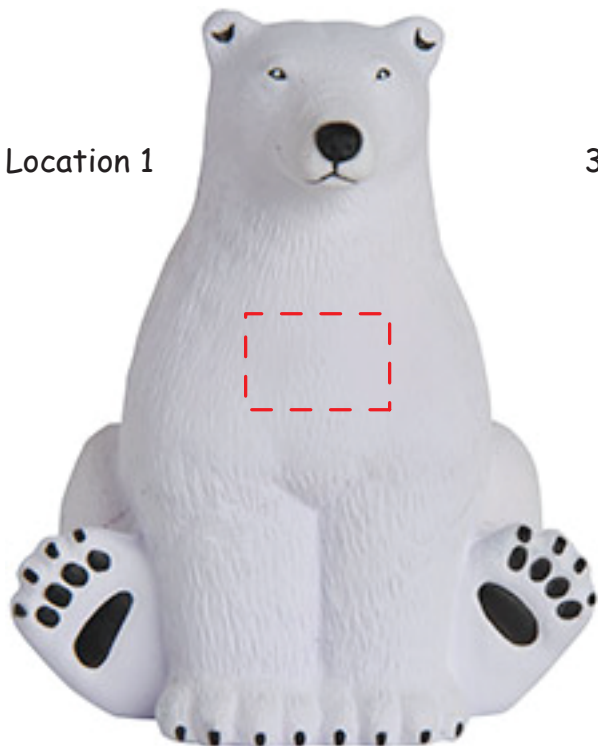

Sitting Polar Bear Item #26658

Artwork shown at scale

Location 1

3.75" tall

Location 2

Artwork is always printed at maximum size unless otherwise requested. Due to the nature and orientation of some logos, the actual imprint area may vary from what is seen here and in our catalog. Some color variation in products is natural and should be expected.