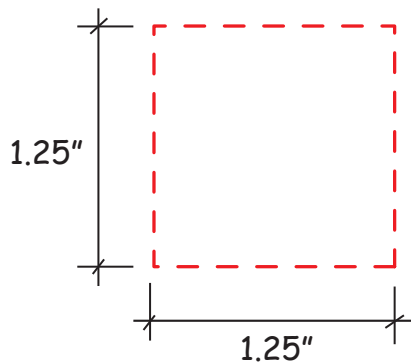

# Kiss Kiss Emoji #26660

*Artwork shown at scale*

2.75" round

Full color printing available  
imprint size: 1" x 1"

Artwork is always printed at maximum size unless otherwise requested. Due to the nature and orientation of some logos, the actual imprint area may vary from what is seen here and in our catalog. Some color variation in products is natural and should be expected.