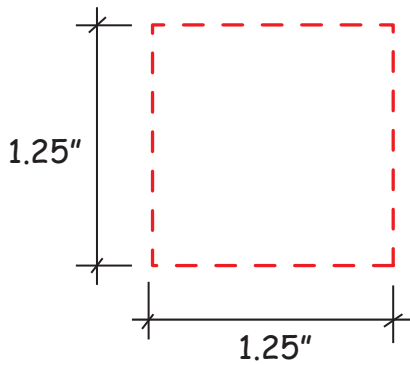

Smirk Emoji #26661

Artwork shown at scale

2.75" round

Full color printing available
imprint size: 1" x 1"

Artwork is always printed at maximum size unless otherwise requested. Due to the nature and orientation of some logos, the actual imprint area may vary from what is seen here and in our catalog. Some color variation in products is natural and should be expected.