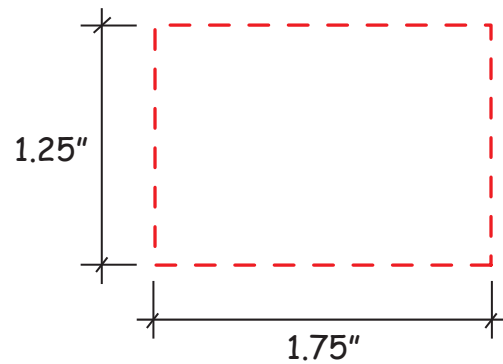

Flame Emoji Item #26662

Artwork shown at scale

3.75" tall

Location 1

Location 2

Artwork is always printed at maximum size unless otherwise requested. Due to the nature and orientation of some logos, the actual imprint area may vary from what is seen here and in our catalog. Some color variation in products is natural and should be expected.