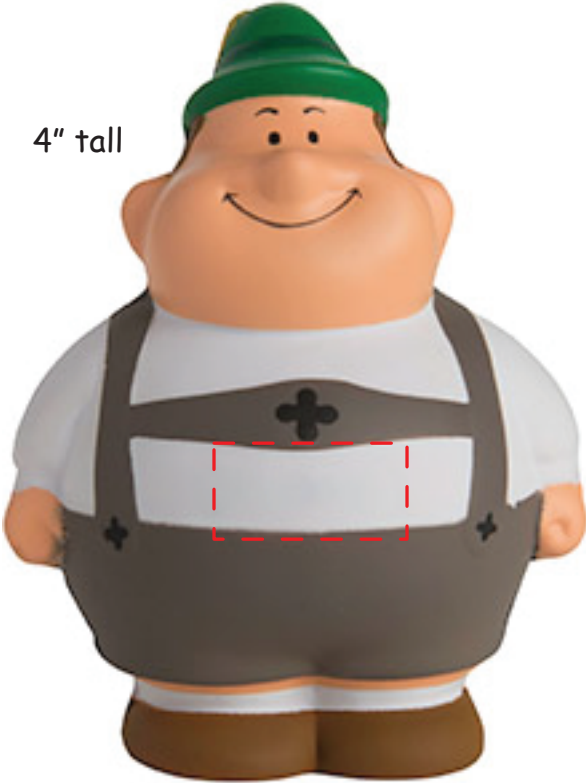

Bavarian Bert Item #26666

Artwork shown at scale

4" tall

Artwork is always printed at maximum size unless otherwise requested. Due to the nature and orientation of some logos, the actual imprint area may vary from what is seen here and in our catalog. Some color variation in products is natural and should be expected.