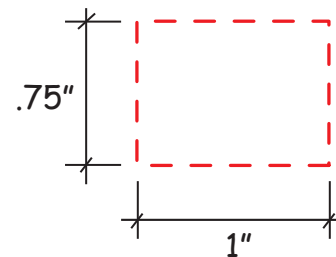

# Ghost Emoji Item #26667

*Artwork shown at scale*

Location 1

3.25" tall

Location 2

Artwork is always printed at maximum size unless otherwise requested. Due to the nature and orientation of some logos, the actual imprint area may vary from what is seen here and in our catalog. Some color variation in products is natural and should be expected.