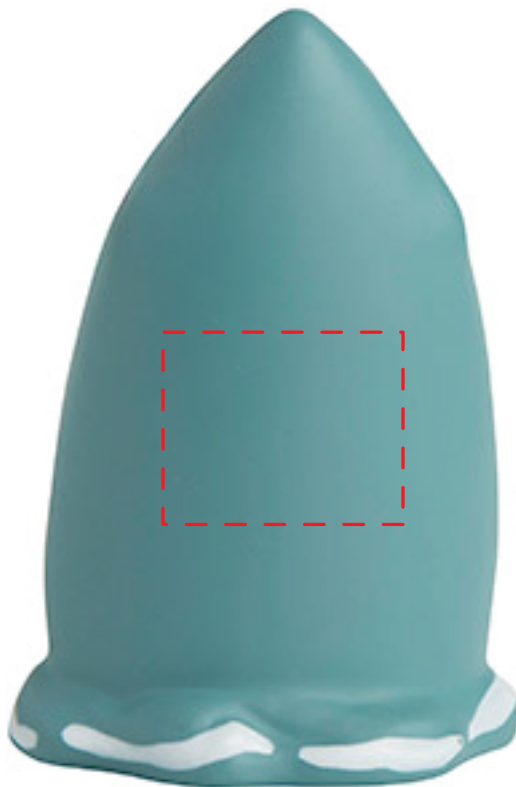

Shark Phone Holder Item #26669

Artwork shown at scale

4" tall

Artwork is always printed at maximum size unless otherwise requested. Due to the nature and orientation of some logos, the actual imprint area may vary from what is seen here and in our catalog. Some color variation in products is natural and should be expected.