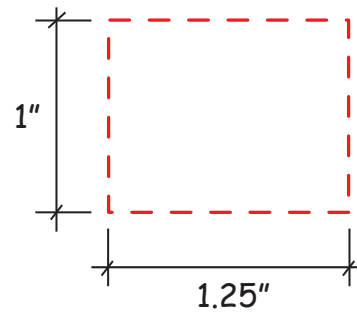

Shark Phone Holder Item #26669

Artwork shown at scale

4" tall

Artwork is always printed at maximum size unless otherwise requested. Due to the nature and orientation of some logos, the actual imprint area may vary from what is seen here and in our catalog. Some color variation in products is natural and should be expected.