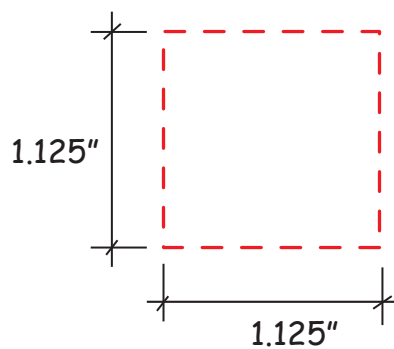

# Sweet Heart #28033

*Artwork shown at scale*

2.75" wide

Artwork is always printed at maximum size unless otherwise requested. Due to the nature and orientation of some logos, the actual imprint area may vary from what is seen here and in our catalog. Some color variation in products is natural and should be expected.