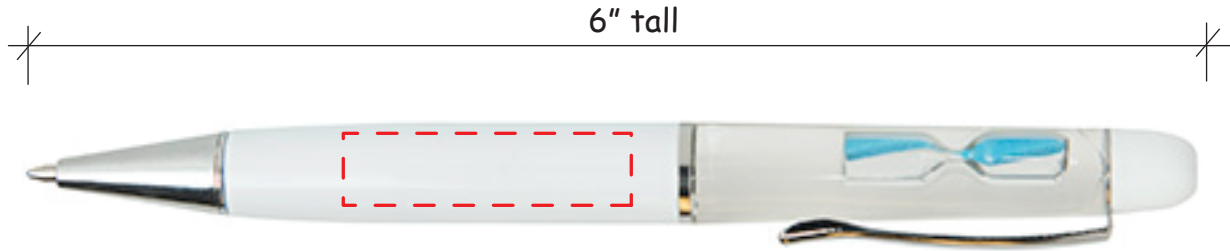

Floating Sand Timer Pen Item #32002

Artwork shown at scale

Artwork is always printed at maximum size unless otherwise requested. Due to the nature and orientation of some logos, the actual imprint area may vary from what is seen here and in our catalog. Some color variation in products is natural and should be expected.