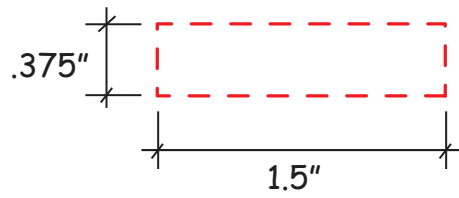

Floating Sand Timer Pen Item #32002

Artwork shown at scale

Artwork is always printed at maximum size unless otherwise requested. Due to the nature and orientation of some logos, the actual imprint area may vary from what is seen here and in our catalog. Some color variation in products is natural and should be expected.