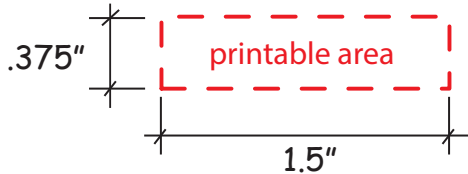

Use this number to obtain tracking information on www.alpi.net

Order #: _____
Production Time begins upon receipt of proof approval.
Account must be in good credit standing.

32008 - Bubble Pen (Black, Blue, Green)