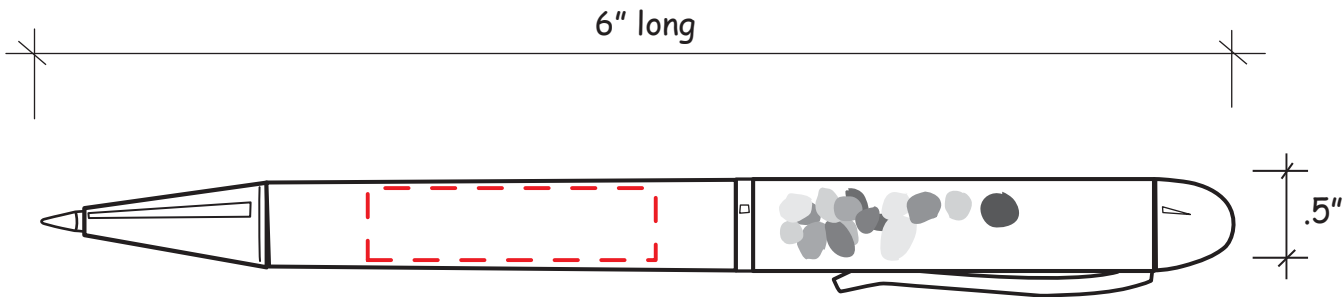

Use this number to obtain tracking information on www.alpi.net

Order #: _____
Production Time begins upon receipt of proof approval.
Account must be in good credit standing.

32008 - Bubble Pen (Black, Blue, Green)