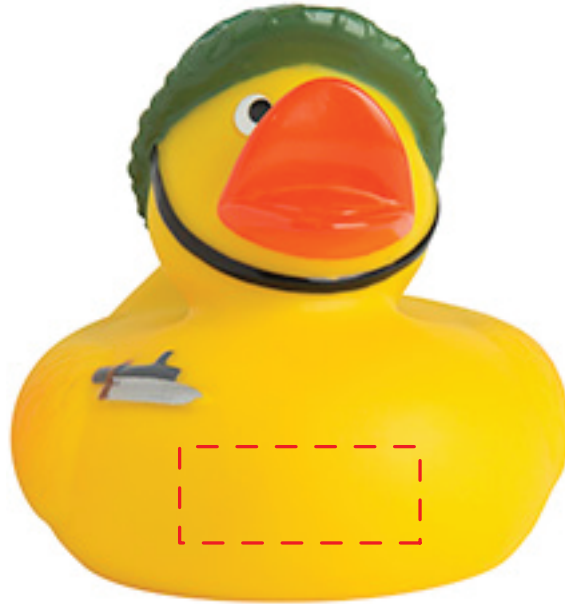

Military Duck Item #35064

Artwork shown at scale

2.75" tall

Artwork is always printed at maximum size unless otherwise requested. Due to the nature and orientation of some logos, the actual imprint area may vary from what is seen here and in our catalog. Some color variation in products is natural and should be expected.