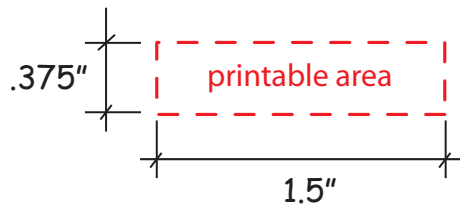

36007 - Bamboo Pen / Highlighter

Use this number to obtain tracking information on www.alpi.net

Order #: _____
Production Time begins upon receipt of proof approval.
 Account must be in good credit standing.