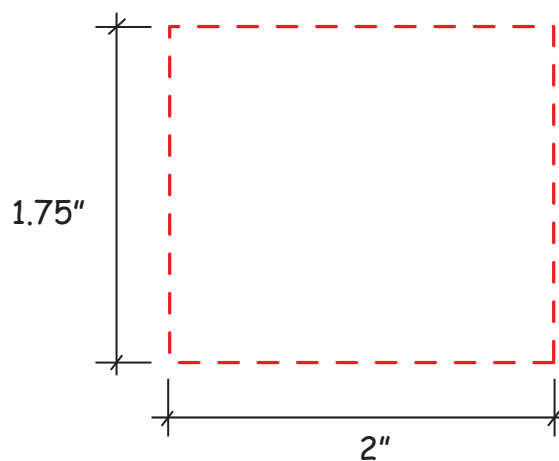

Oval Gel Beads Item #3805132

Artwork shown at scale

4" Wide

Artwork is always printed at maximum size unless otherwise requested. Due to the nature and orientation of some logos, the actual imprint area may vary from what is seen here and in our catalog. Some color variation in products is natural and should be expected.

Oval Gel Beads Item #3805133

Artwork shown at scale

4" Wide

Artwork is always printed at maximum size unless otherwise requested. Due to the nature and orientation of some logos, the actual imprint area may vary from what is seen here and in our catalog. Some color variation in products is natural and should be expected.

Oval Gel Beads Item #3805141

Artwork shown at scale

4" Wide

Artwork is always printed at maximum size unless otherwise requested. Due to the nature and orientation of some logos, the actual imprint area may vary from what is seen here and in our catalog. Some color variation in products is natural and should be expected.