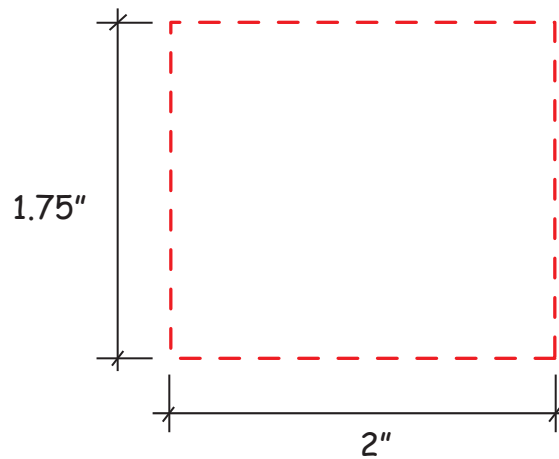

Oval Gel Beads Item #3805132

Artwork shown at scale

4" Wide

Artwork is always printed at maximum size unless otherwise requested. Due to the nature and orientation of some logos, the actual imprint area may vary from what is seen here and in our catalog. Some color variation in products is natural and should be expected.

Oval Gel Beads Item #3805133

Artwork shown at scale

4" Wide

Artwork is always printed at maximum size unless otherwise requested. Due to the nature and orientation of some logos, the actual imprint area may vary from what is seen here and in our catalog. Some color variation in products is natural and should be expected.

Oval Gel Beads Item #3805141

Artwork shown at scale

4" Wide

Artwork is always printed at maximum size unless otherwise requested. Due to the nature and orientation of some logos, the actual imprint area may vary from what is seen here and in our catalog. Some color variation in products is natural and should be expected.