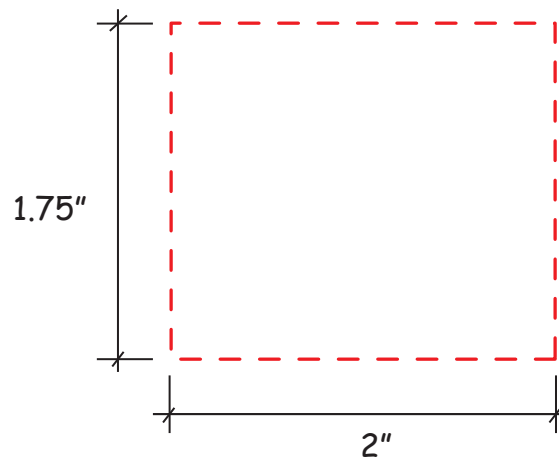

Oval Gel Beads Item #3805132

Artwork shown at scale

4" Wide

Artwork is always printed at maximum size unless otherwise requested. Due to the nature and orientation of some logos, the actual imprint area may vary from what is seen here and in our catalog. Some color variation in products is natural and should be expected.

Oval Gel Beads Item #3805133

Artwork shown at scale

4" Wide

Artwork is always printed at maximum size unless otherwise requested. Due to the nature and orientation of some logos, the actual imprint area may vary from what is seen here and in our catalog. Some color variation in products is natural and should be expected.

Oval Gel Beads Item #3805141

Artwork shown at scale

4" Wide

Artwork is always printed at maximum size unless otherwise requested. Due to the nature and orientation of some logos, the actual imprint area may vary from what is seen here and in our catalog. Some color variation in products is natural and should be expected.