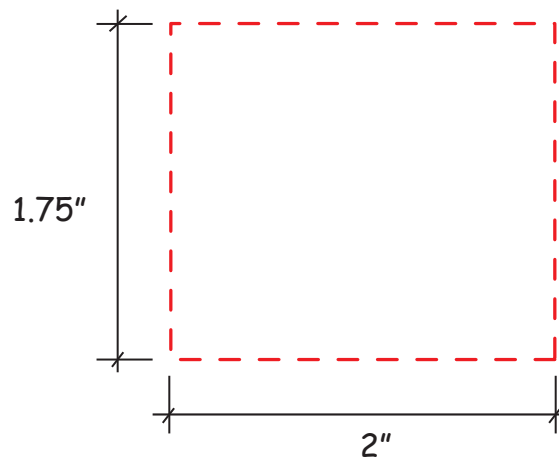

Oval Gel Beads Item #3805132

Artwork shown at scale

4" Wide

Artwork is always printed at maximum size unless otherwise requested. Due to the nature and orientation of some logos, the actual imprint area may vary from what is seen here and in our catalog. Some color variation in products is natural and should be expected.

Oval Gel Beads Item #3805133

Artwork shown at scale

4" Wide

Artwork is always printed at maximum size unless otherwise requested. Due to the nature and orientation of some logos, the actual imprint area may vary from what is seen here and in our catalog. Some color variation in products is natural and should be expected.

Oval Gel Beads Item #3805141

Artwork shown at scale

4" Wide

Artwork is always printed at maximum size unless otherwise requested. Due to the nature and orientation of some logos, the actual imprint area may vary from what is seen here and in our catalog. Some color variation in products is natural and should be expected.