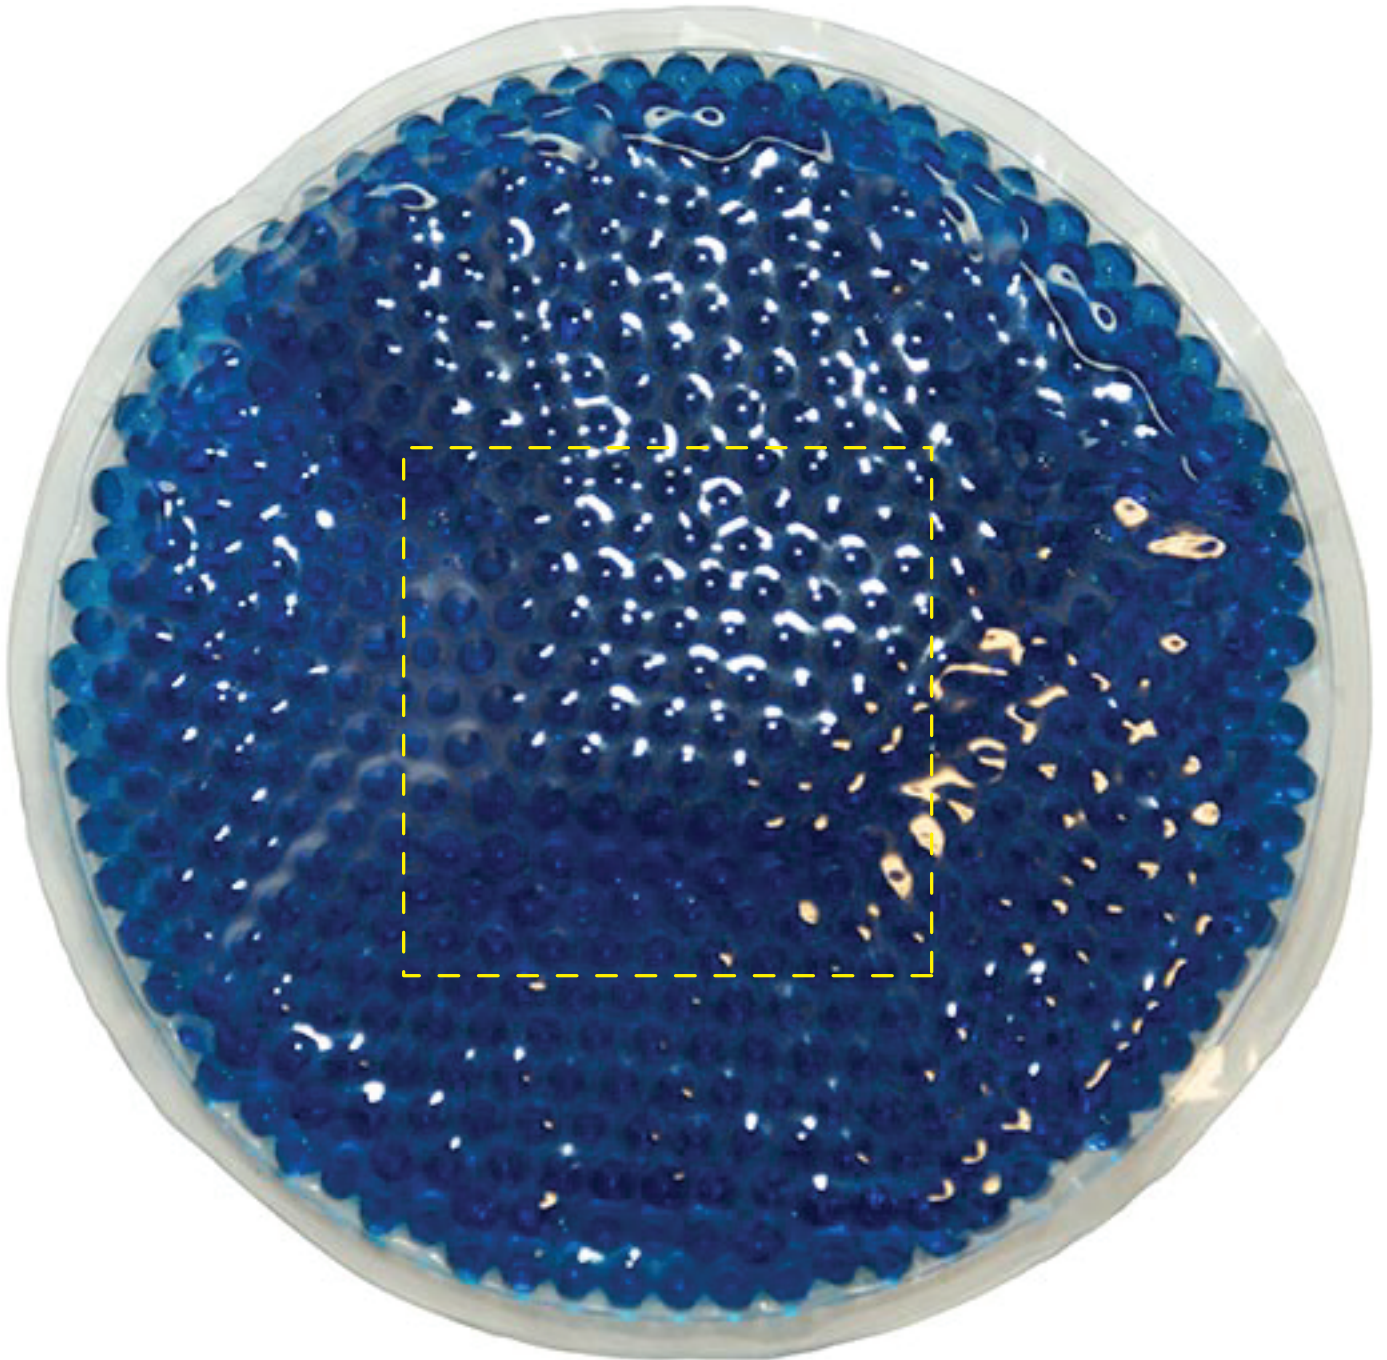

Large Circle Gel Beads Item #3805532

Artwork shown at scale

7" Wide

Imprint size: 2.75"
x 2.75"

Artwork is always printed at maximum size unless otherwise requested. Due to the nature and orientation of some logos, the actual imprint area may vary from what is seen here and in our catalog. Some color variation in products is natural and should be expected.

Large Circle Gel Beads Item #3805533

Artwork shown at scale

7" Wide

Imprint size: 2.75"
x 2.75"

Artwork is always printed at maximum size unless otherwise requested. Due to the nature and orientation of some logos, the actual imprint area may vary from what is seen here and in our catalog. Some color variation in products is natural and should be expected.

Large Circle Gel Beads Item #3805537

Artwork shown at scale

7" Wide

Imprint size: 2.75"
x 2.75"

Artwork is always printed at maximum size unless otherwise requested. Due to the nature and orientation of some logos, the actual imprint area may vary from what is seen here and in our catalog. Some color variation in products is natural and should be expected.

Large Circle Gel Beads Item #3805541

Artwork shown at scale

7" Wide

Imprint size: 2.75"
x 2.75"

Artwork is always printed at maximum size unless otherwise requested. Due to the nature and orientation of some logos, the actual imprint area may vary from what is seen here and in our catalog. Some color variation in products is natural and should be expected.