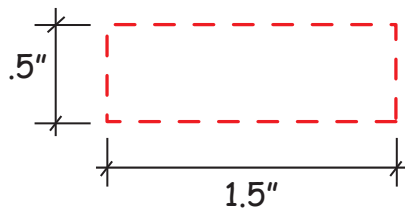

Steak Gel Beads Item #38056

Artwork shown at scale

5.5" wide

Artwork is always printed at maximum size unless otherwise requested. Due to the nature and orientation of some logos, the actual imprint area may vary from what is seen here and in our catalog. Some color variation in products is natural and should be expected.