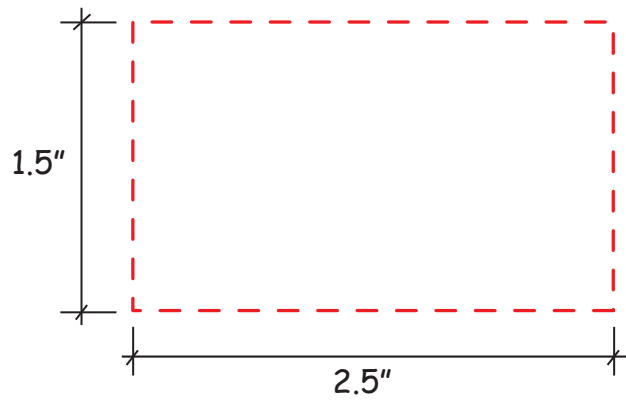

Peas Gel Beads Item #38057

Artwork shown at scale

5.5" wide

Artwork is always printed at maximum size unless otherwise requested. Due to the nature and orientation of some logos, the actual imprint area may vary from what is seen here and in our catalog. Some color variation in products is natural and should be expected.