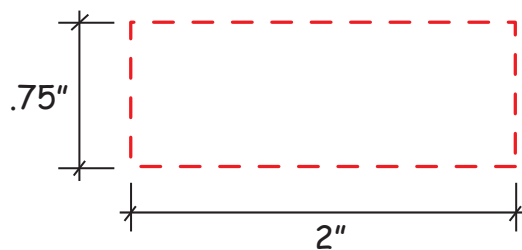

# Smiley Gel Beads Item #38058

*Artwork shown at scale*

4.25" wide

Artwork is always printed at maximum size unless otherwise requested. Due to the nature and orientation of some logos, the actual imprint area may vary from what is seen here and in our catalog. Some color variation in products is natural and should be expected.