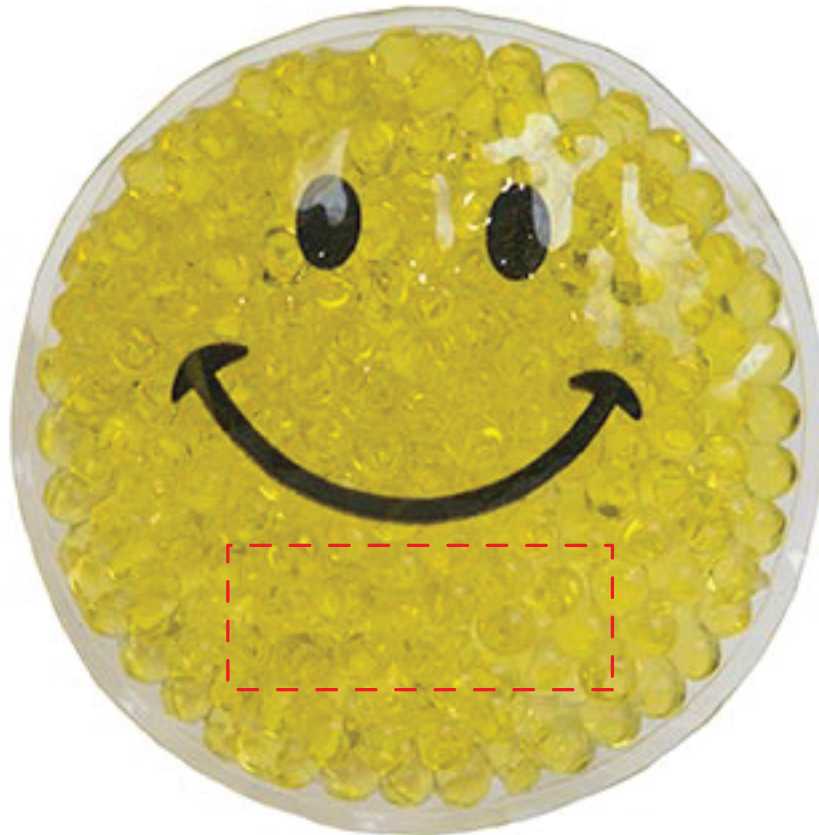

# Smiley Gel Beads Item #38058

*Artwork shown at scale*

4.25" wide

Artwork is always printed at maximum size unless otherwise requested. Due to the nature and orientation of some logos, the actual imprint area may vary from what is seen here and in our catalog. Some color variation in products is natural and should be expected.