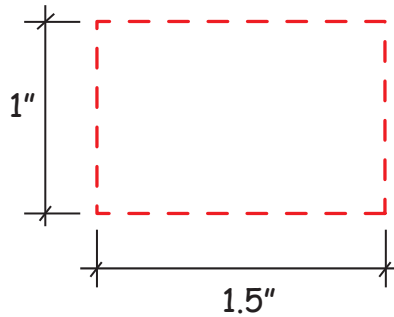

Baseball Gel Beads Item #38066

Artwork shown at scale

4.25" diameter

Artwork is always printed at maximum size unless otherwise requested. Due to the nature and orientation of some logos, the actual imprint area may vary from what is seen here and in our catalog. Some color variation in products is natural and should be expected.