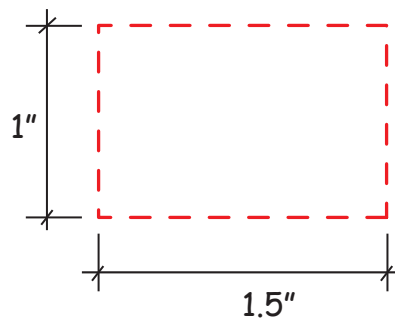

Soccer Gel Beads Item #38067

Artwork shown at scale

4.25" diameter

Artwork is always printed at maximum size unless otherwise requested. Due to the nature and orientation of some logos, the actual imprint area may vary from what is seen here and in our catalog. Some color variation in products is natural and should be expected.