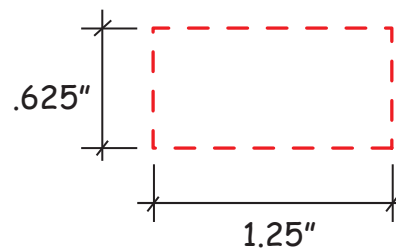

Fireman Bert Gel Beads Item #38068

Artwork shown at scale

4.5" tall

Location 1

Location 2

Artwork is always printed at maximum size unless otherwise requested. Due to the nature and orientation of some logos, the actual imprint area may vary from what is seen here and in our catalog. Some color variation in products is natural and should be expected.