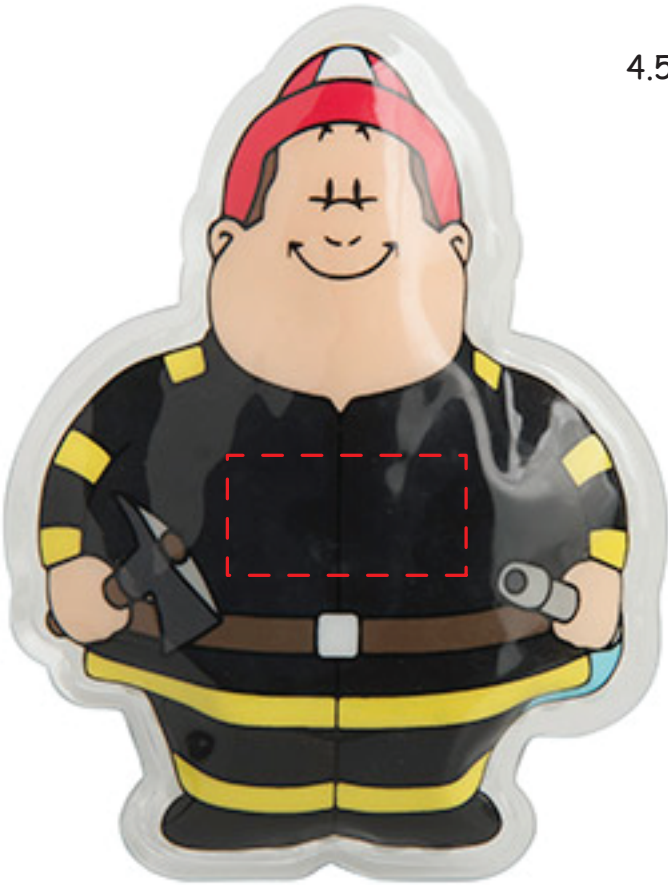

Fireman Bert Gel Beads Item #38068

Artwork shown at scale

4.5" tall

Location 1

Location 2

Artwork is always printed at maximum size unless otherwise requested. Due to the nature and orientation of some logos, the actual imprint area may vary from what is seen here and in our catalog. Some color variation in products is natural and should be expected.