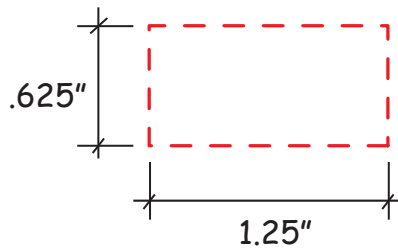

Fireman Bert Gel Beads Item #38068

Artwork shown at scale

4.5" tall

Location 1

Location 2

Artwork is always printed at maximum size unless otherwise requested. Due to the nature and orientation of some logos, the actual imprint area may vary from what is seen here and in our catalog. Some color variation in products is natural and should be expected.