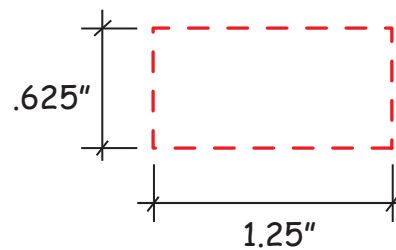

Police Bert Gel Beads Item #38069

Artwork shown at scale

4.5" tall

Location 1

Location 2

Artwork is always printed at maximum size unless otherwise requested. Due to the nature and orientation of some logos, the actual imprint area may vary from what is seen here and in our catalog. Some color variation in products is natural and should be expected.