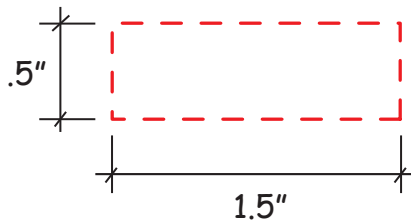

Police Bert Gel Beads Item #38069

Artwork shown at scale

4.5" tall

Location 1

Location 2

Artwork is always printed at maximum size unless otherwise requested. Due to the nature and orientation of some logos, the actual imprint area may vary from what is seen here and in our catalog. Some color variation in products is natural and should be expected.