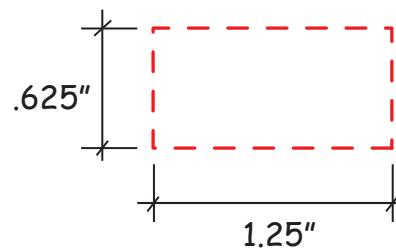

Business Bert Gel Beads Item #38070

Artwork shown at scale

4.5" tall

Location 1

Location 2

Artwork is always printed at maximum size unless otherwise requested. Due to the nature and orientation of some logos, the actual imprint area may vary from what is seen here and in our catalog. Some color variation in products is natural and should be expected.