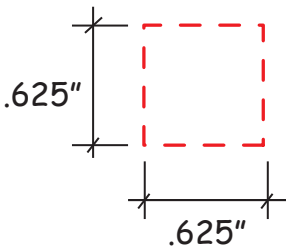

Business Bert Gel Beads Item #38070

Artwork shown at scale

4.5" tall

Location 1

Location 2

Artwork is always printed at maximum size unless otherwise requested. Due to the nature and orientation of some logos, the actual imprint area may vary from what is seen here and in our catalog. Some color variation in products is natural and should be expected.