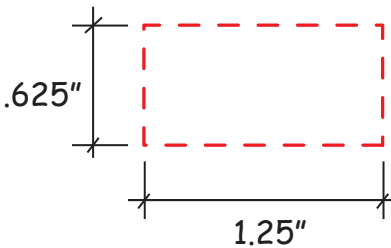

Doctor Bert Gel Beads Item #38071

Artwork shown at scale

4.5" tall

Location 1

Location 2

Artwork is always printed at maximum size unless otherwise requested. Due to the nature and orientation of some logos, the actual imprint area may vary from what is seen here and in our catalog. Some color variation in products is natural and should be expected.