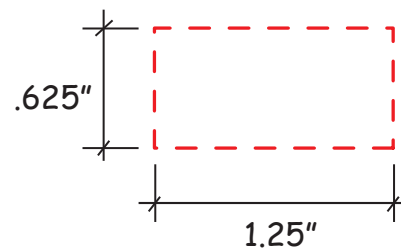

Doctor Bert Gel Beads Item #38071

Artwork shown at scale

4.5" tall

Location 1

Location 2

Artwork is always printed at maximum size unless otherwise requested. Due to the nature and orientation of some logos, the actual imprint area may vary from what is seen here and in our catalog. Some color variation in products is natural and should be expected.