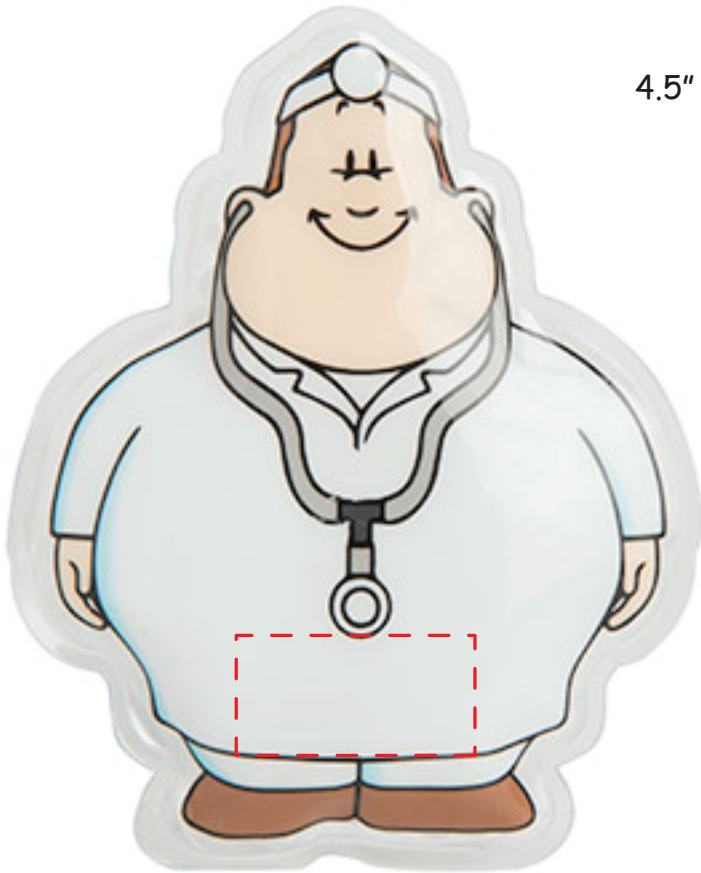

Doctor Bert Gel Beads Item #38071

Artwork shown at scale

4.5" tall

Location 1

Location 2

Artwork is always printed at maximum size unless otherwise requested. Due to the nature and orientation of some logos, the actual imprint area may vary from what is seen here and in our catalog. Some color variation in products is natural and should be expected.