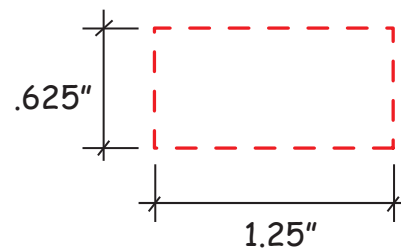

Chef Bert Gel Beads Item #38072

Artwork shown at scale

4.5" tall

Location 1

Location 2

Artwork is always printed at maximum size unless otherwise requested. Due to the nature and orientation of some logos, the actual imprint area may vary from what is seen here and in our catalog. Some color variation in products is natural and should be expected.