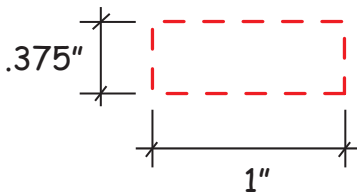

Chef Bert Gel Beads Item #38072

Artwork shown at scale

4.5" tall

Location 1

Location 2

Artwork is always printed at maximum size unless otherwise requested. Due to the nature and orientation of some logos, the actual imprint area may vary from what is seen here and in our catalog. Some color variation in products is natural and should be expected.