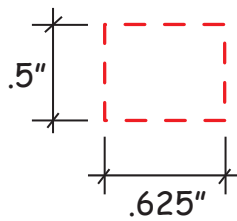

Chef Bert Gel Beads Item #38072

Artwork shown at scale

4.5" tall

Location 1

Location 2

Artwork is always printed at maximum size unless otherwise requested. Due to the nature and orientation of some logos, the actual imprint area may vary from what is seen here and in our catalog. Some color variation in products is natural and should be expected.