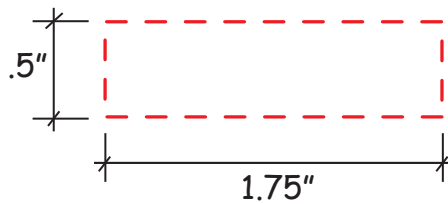

# LOL Plush Emoji Item #40003

*Artwork shown at scale*

3.5" wide

3" wide

Artwork is always printed at maximum size unless otherwise requested. Due to the nature and orientation of some logos, the actual imprint area may vary from what is seen here and in our catalog. Some color variation in products is natural and should be expected.