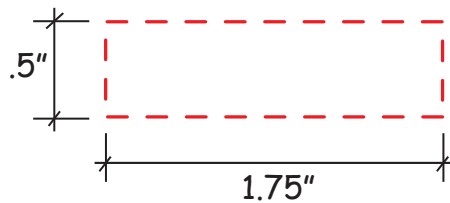

# Happy Face Plush Emoji Item #40004

*Artwork shown at scale*

3.5" wide

3" wide

Artwork is always printed at maximum size unless otherwise requested. Due to the nature and orientation of some logos, the actual imprint area may vary from what is seen here and in our catalog. Some color variation in products is natural and should be expected.