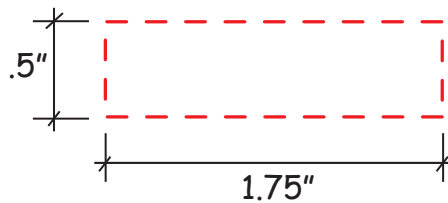

# Mr Cool Plush Emoji Item #40005

*Artwork shown at scale*

3.5" wide

3" wide

Artwork is always printed at maximum size unless otherwise requested. Due to the nature and orientation of some logos, the actual imprint area may vary from what is seen here and in our catalog. Some color variation in products is natural and should be expected.