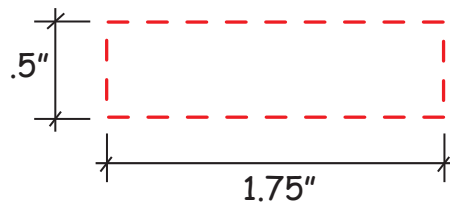

# ILY Plush Emoji Item #40006

*Artwork shown at scale*

3.5" wide

3" wide

Artwork is always printed at maximum size unless otherwise requested. Due to the nature and orientation of some logos, the actual imprint area may vary from what is seen here and in our catalog. Some color variation in products is natural and should be expected.