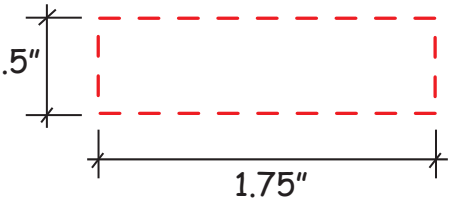

Mr Cool Pouch Plush Emoji Item #40007

Artwork shown at scale

3.5" wide

3" wide

Artwork is always printed at maximum size unless otherwise requested. Due to the nature and orientation of some logos, the actual imprint area may vary from what is seen here and in our catalog. Some color variation in products is natural and should be expected.