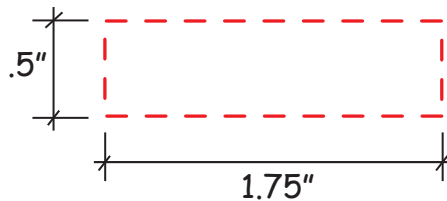

ILY Pouch Plush Emoji Item #40009

Artwork shown at scale

3.5" wide

3" wide

Artwork is always printed at maximum size unless otherwise requested. Due to the nature and orientation of some logos, the actual imprint area may vary from what is seen here and in our catalog. Some color variation in products is natural and should be expected.