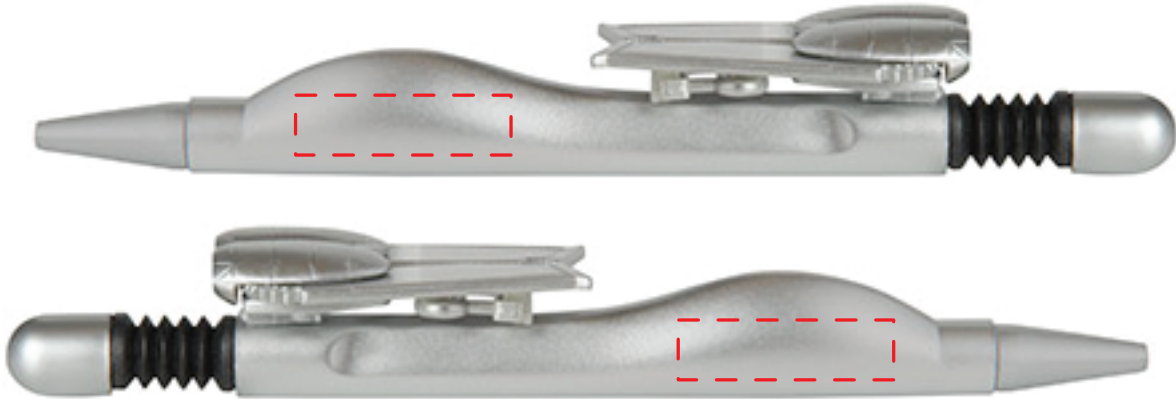

Jet Pen Item #53203

Artwork shown at scale

5.8" long

Artwork is always printed at maximum size unless otherwise requested. Due to the nature and orientation of some logos, the actual imprint area may vary from what is seen here and in our catalog. Some color variation in products is natural and should be expected.