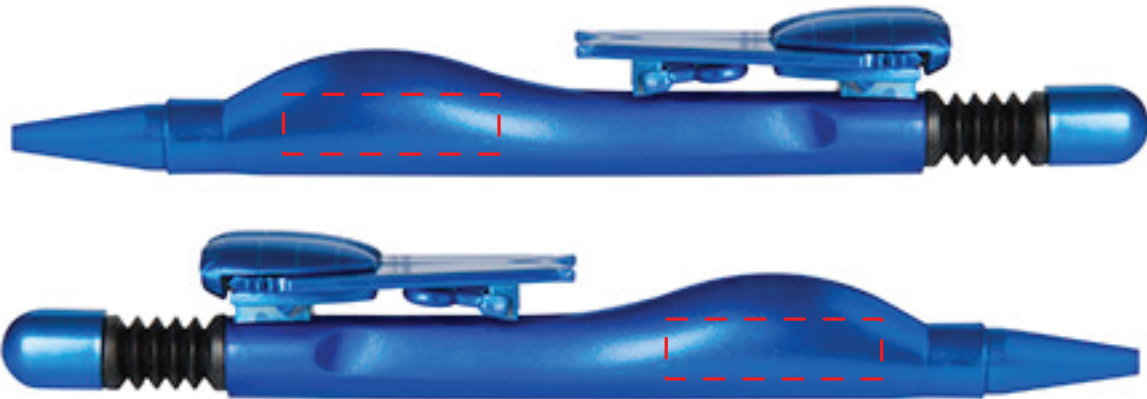

Jet Pen Item #53220

Artwork shown at scale

5.8" long

Artwork is always printed at maximum size unless otherwise requested. Due to the nature and orientation of some logos, the actual imprint area may vary from what is seen here and in our catalog. Some color variation in products is natural and should be expected.