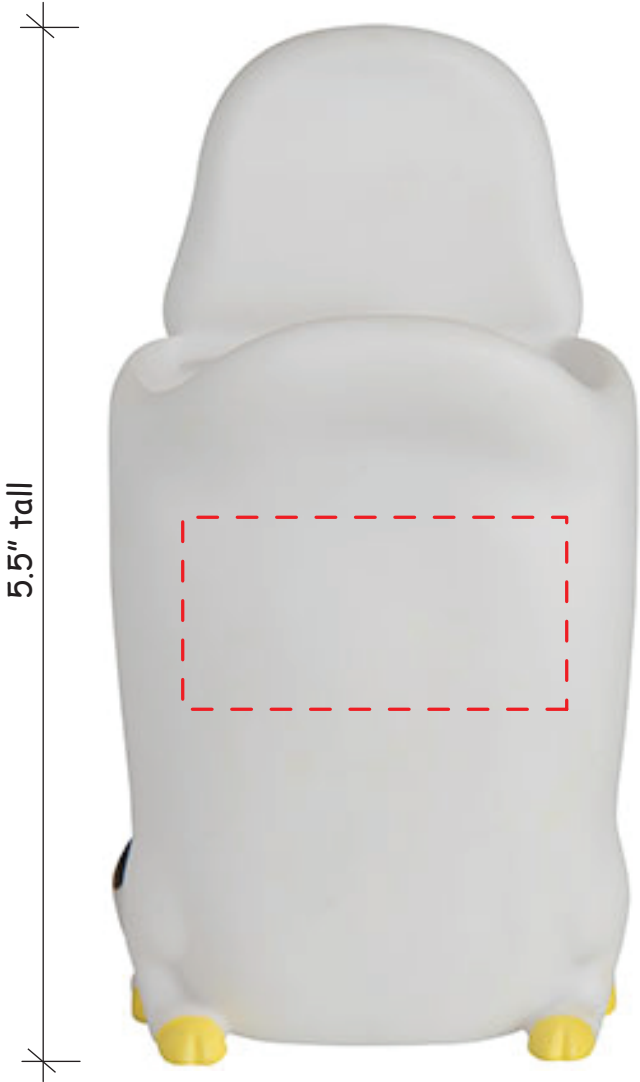

# Cow Pen Cup Item #88014

*Artwork shown at scale*

Artwork is always printed at maximum size unless otherwise requested. Due to the nature and orientation of some logos, the actual imprint area may vary from what is seen here and in our catalog. Some color variation in products is natural and should be expected.