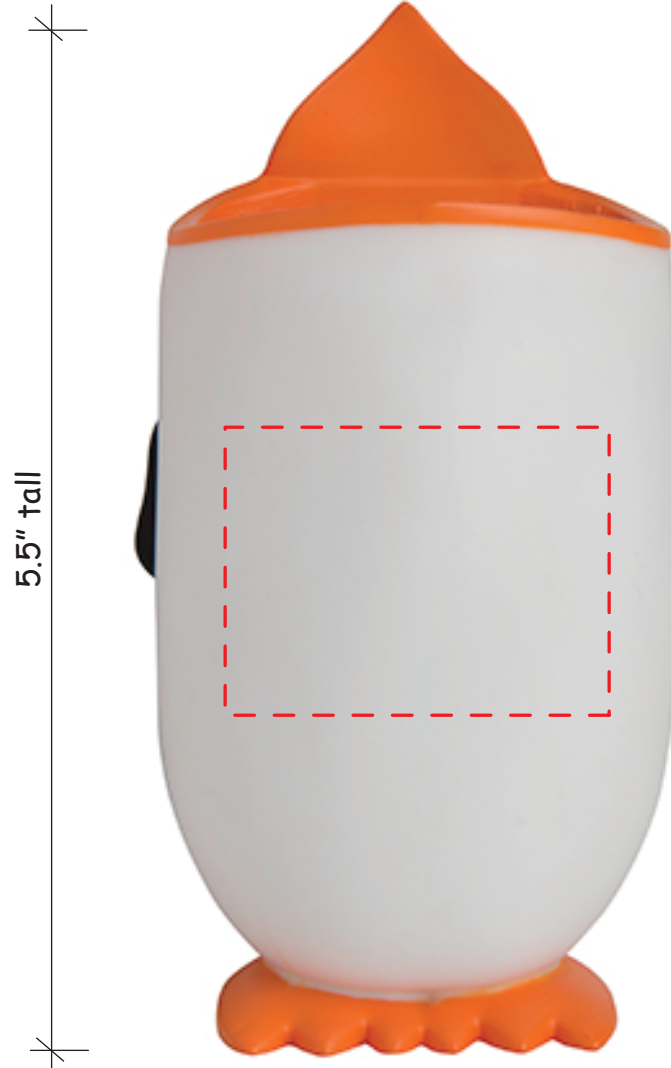

Penguin Pen Cup Item #88018

Artwork shown at scale

Artwork is always printed at maximum size unless otherwise requested. Due to the nature and orientation of some logos, the actual imprint area may vary from what is seen here and in our catalog. Some color variation in products is natural and should be expected.