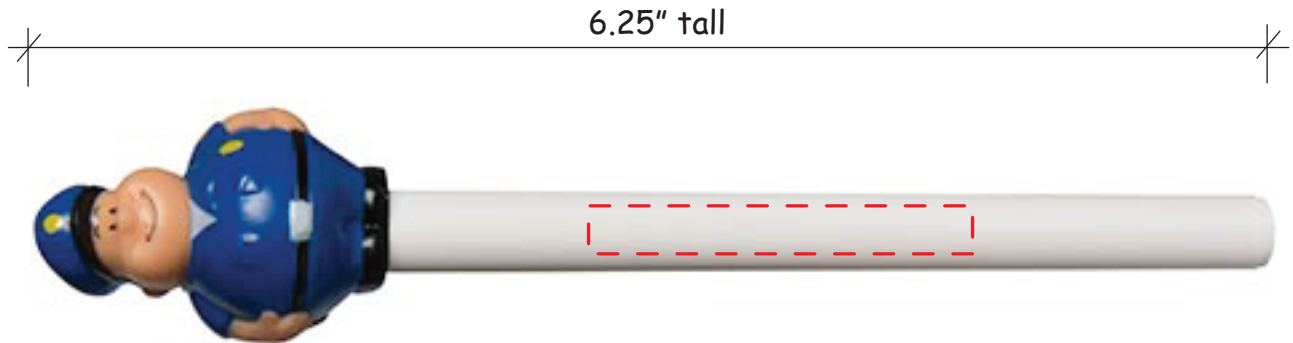

# Police Bert Pen Item #88020

*Artwork shown at scale*

Artwork is always printed at maximum size unless otherwise requested. Due to the nature and orientation of some logos, the actual imprint area may vary from what is seen here and in our catalog. Some color variation in products is natural and should be expected.